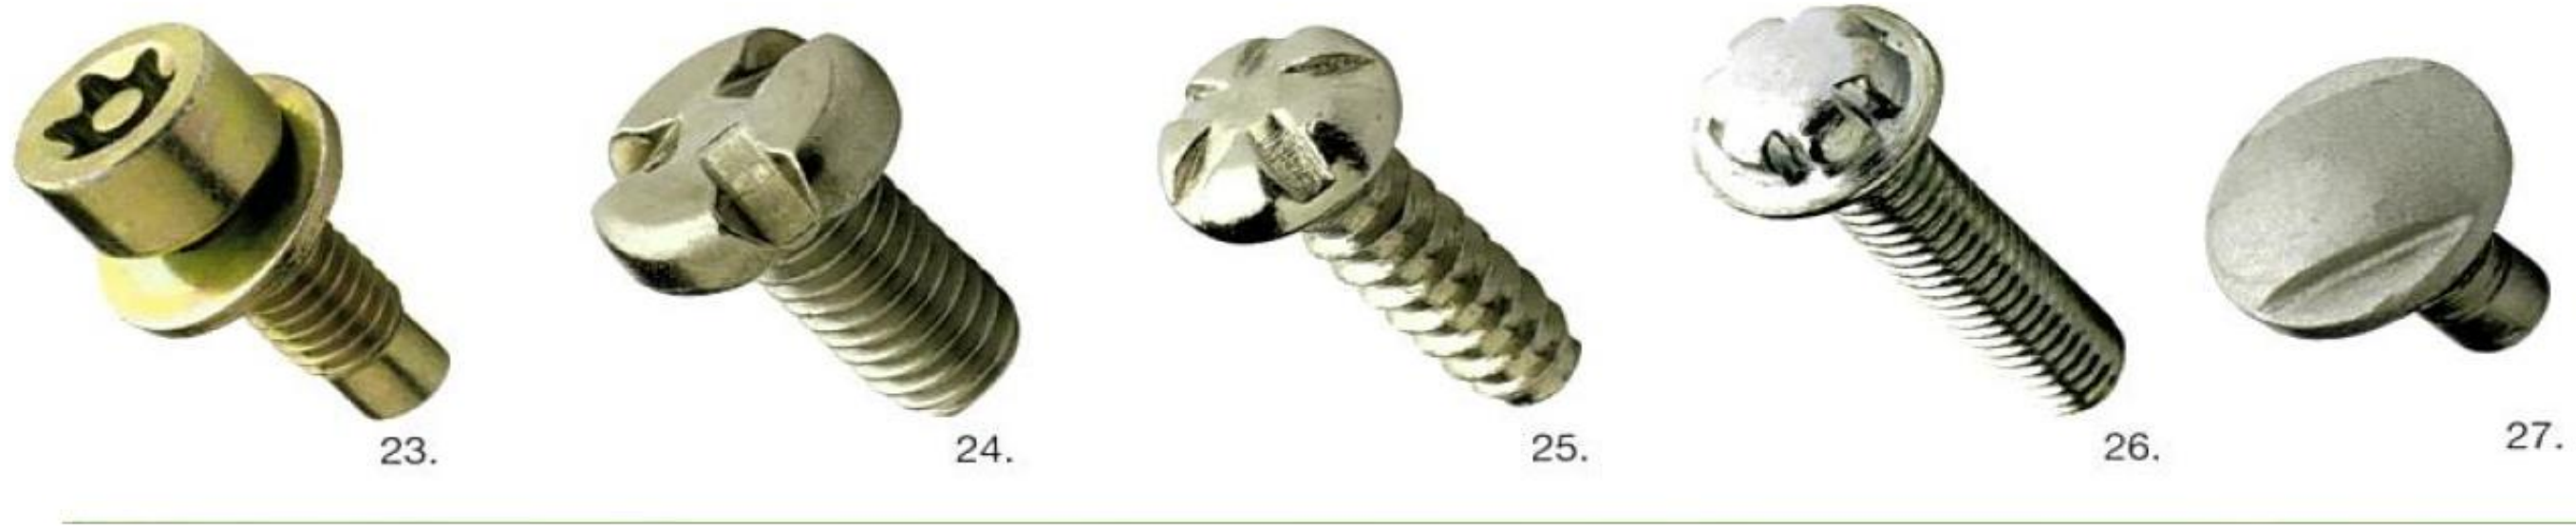

BESPOKE SCREWS

Some available Thread Types

- Self Tapping Screws
 - AB Type
 - B Type
- Machine Screws
 - Metric
 - Imperial
 - British Standard
- Woodscrews
 - Single Thread
 - Twinthread
 - Hi-Lo Thread
- Self Drilling Screws
- Thread Forming Screws
 - Tri-Lobal
 - Paint Clearing
 - Plastic Forming
- Concrete Tapping Screws
- Dog-Point Screws

28.

29.

30.

31.

BESPOKE LARGE DISC HEAD ■ BESPOKE MALE & FEMALE SCREWS ■ BESPOKE BARREL NUTS

32.

33.

34.