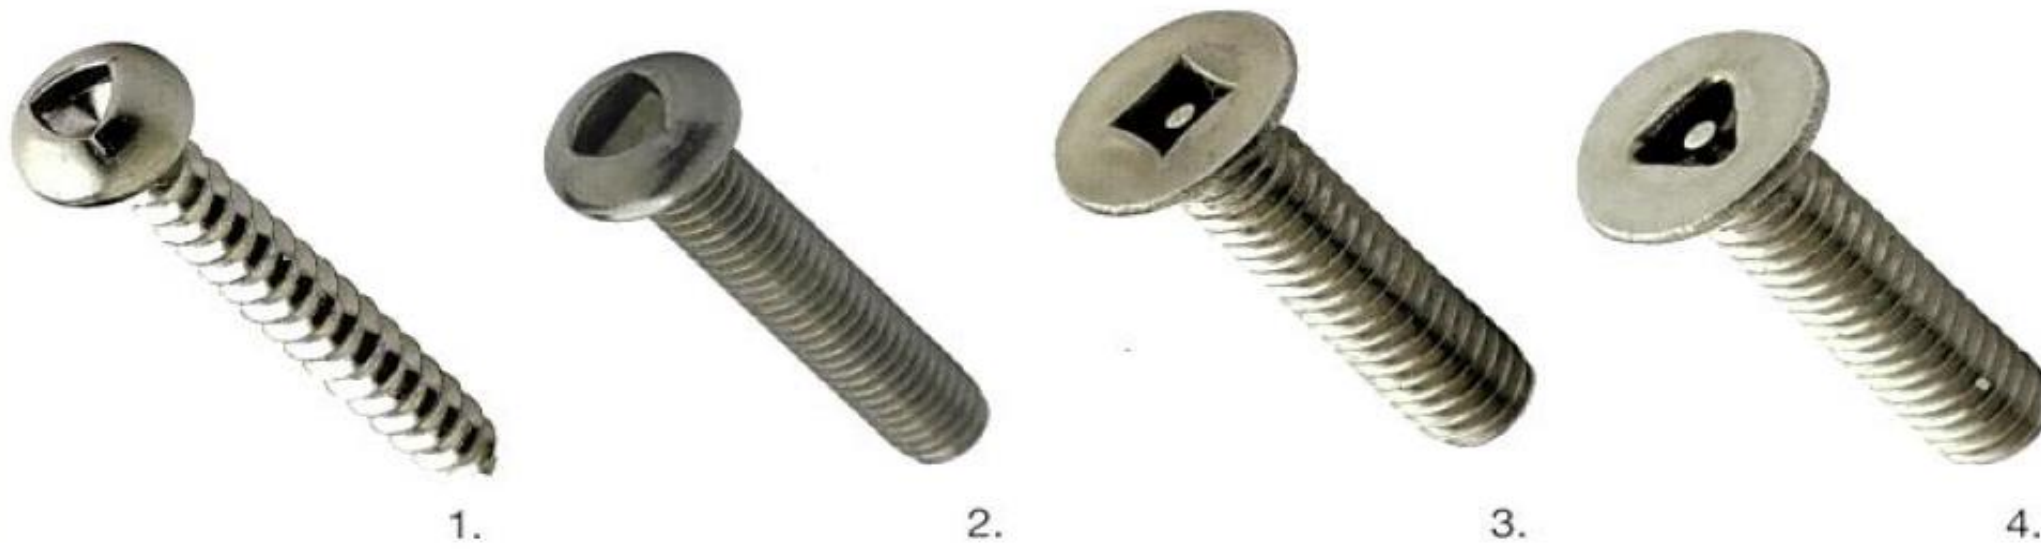

BESPOKE SCREWS

Some available Thread Types

- Self Tapping Screws
 - AB Type
 - B Type
- Machine Screws
 - Metric
 - Imperial
 - British Standard
- Woodscrews
 - Single Thread
 - Twinthread
 - Hi-Lo Thread
- Self Drilling Screws
- Thread Forming Screws
 - Tri-Lobal
 - Paint Clearing
 - Plastic Forming
- Concrete Tapping Screws
- Dog-Point Screws

28.

29.

30.

31.

BESPOKE LARGE DISC HEAD ■ BESPOKE MALE & FEMALE SCREWS ■ BESPOKE BARREL NUTS

32.

33.

34.